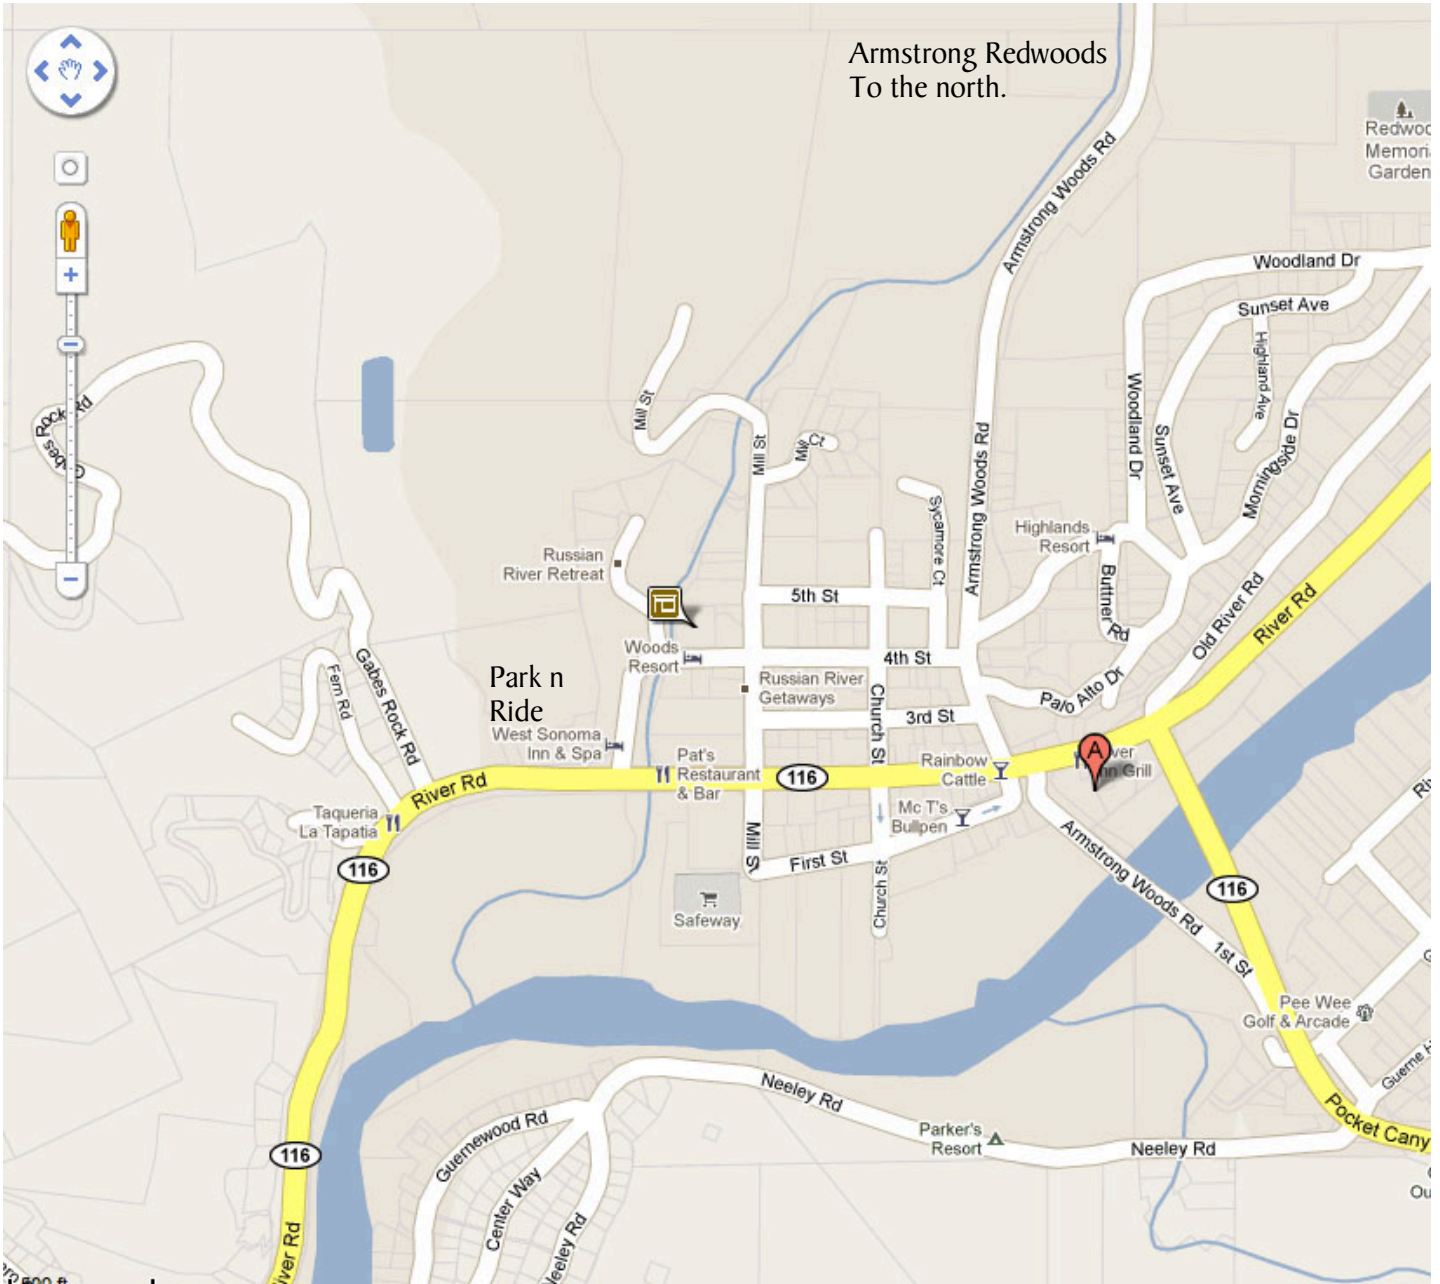

## MAP TO BUS PARKING IN GUERNEVILLE

Buses should not be expected to be able to park at Armstrong Redwoods where there is very limited parking. Parking is available at the Park n Ride in the town of Guerneville.

### Directions to Park n Ride

From Armstrong Redwoods travel back to Highway 116. The Park n Ride is located on the right side of the road, just past Safeway and across from Dawn Ranch Inn.